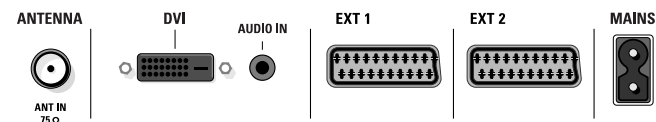

Tuner/Reception/Transmission

- **Tuner bands:** Hyperband, S-Channel, UHF, VHF
- **TV system:** PAL, SECAM
- **Video Playback:** NTSC, PAL, SECAM
- **Aerial Input:** 75 ohm coaxial (IEC75)
- **Tuner Display:** PLL
- **Number of Preset Channels:** 100

Connectivity

- **Ext 1 Scart:** Audio L/R, CVBS in/out, RGB
- **Ext 2 Scart:** Audio L/R, CVBS in/out, S-video in
- **AV 3:** DVI-I with HDCP, Audio-in mini jack 3.5mm
- **Front / Side connections:** Audio L/R in, CVBS in, Headphone out, S-video in

Power

- **Power consumption:** 246 W
- **Standby power consumption:** < 2 W
- **Mains power:** AC 220 - 240 V +/- 10%
- **Ambient temperature:** 5 °C to 40 °C

Dimensions

- **Product weight:** 27 kg
- **Weight incl. Packaging:** 55 kg
- **Set dimensions (W x H x D):** 1240 x 680 x 104 mm
- **Set weight:** 42 kg
- **Color cabinet:** Bicolour High Gloss Black and Silver Frost
- **VESA wall mount compatible:** 800 x 400 mm
- **Stand dimensions (W x H x D):** 820 x 40 x 240 mm

Accessories

- **Included Accessories:** Table top stand, Power cord, Quick start guide, Registration card, Remote Control, RF antenna cable, User Manual, Warranty certificate, DVI-I to YPbPr cable
- **Optional accessories:** Floor stand

stereo system						transmission system					
2CS DK	NICAM DK	2CS BG	NICAM BG	NICAM I	NICAM LL'	PAL BG	PAL DK	PAL I	SECAM BG	SECAM DK	SECAM LL'
•	•	•	•	•	•	•	•	•	•	•	•

Rear connectors

Side connectors